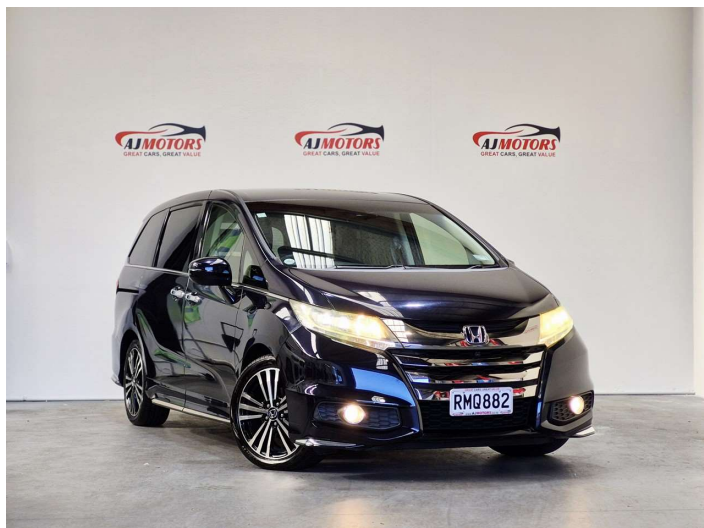

# 2016 Honda Odyssey 2.4P/7SEATER/HIGH SPEC

**Purchase Price** **\$16,980**  
Includes GST  
Excludes on-road costs of \$695

Finance may be available on this vehicle. Ask one of our friendly staff for more information.

Gain peace of mind with Mechanical Breakdown Insurance. **Ask us how.**

**Top features**  
None Listed

**Body Style**  
4 door, Van

**Odometer**  
138,100 km

**Engine**  
2356 cc, Internal Combustion

**Fuel Type**  
Petrol

**Transmission**  
Automatic, 2WD

**Wheels**  
-

**VIN**  
7AT08G61X25114091

**Interior**  
Black

**Safety**  
  
Based on 2025 UCSR rating for 13-21 models

**Reg No.**  
RMQ882

**Ext Colour**  
Black

**History**  
Ex-Overseas