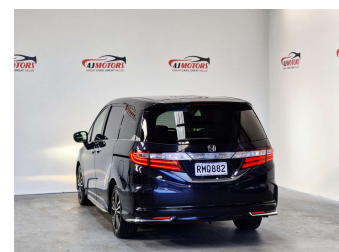

# 2016 Honda Odyssey 2.4P/7SEATER/HIGH SPEC

**Purchase Price** **\$16,980**  
Includes GST  
Excludes on-road costs of \$695

Finance may be available on this vehicle. Ask one of our friendly staff for more information.