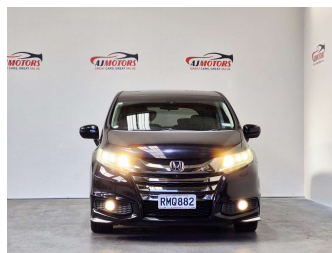

# 2016 Honda Odyssey 2.4P/7SEATER/HIGH SPEC

**Purchase Price** **\$16,980**  
Includes GST  
Excludes on-road costs of \$695

Finance may be available on this vehicle. Ask one of our friendly staff for more information.