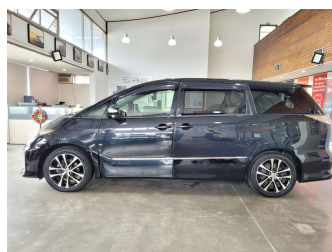

2015 Toyota Estima 5D AERAS VERY EDITION

Purchase Price **\$16,980**

Includes GST
Excludes on-road costs of \$695

Finance may be available on this vehicle. Ask one of our friendly staff for more information.

Body Style
5 door, Station Wagon

Odometer
130,000 km

Engine
2400 cc, Internal Combustion

Fuel Type
Petrol

Transmission
Automatic, Front Wheel

Wheels
18", Factory Alloys

VIN
7AT0H61YX25188364

Interior
black and beige, Plastic

Safety

Based on 2025 UCSR rating for 06-19 models

Reg No.
-

Ext Colour
Black

History
Ex-Overseas

Seats
7 seats, Leather

CO2 Emissions
★★★★☆☆
222 grams/km

Energy Economy
★★★★☆☆
Annual fuel cost of \$3,760
9.6L per 100km