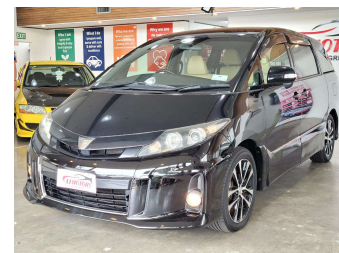

# 2015 Toyota Estima 5D AERAS VERY EDITION

**Purchase Price** **\$15,980**  
Includes GST  
Excludes on-road costs of \$695

Finance may be available on this vehicle. Ask one of our friendly staff for more information.

**Body Style**  
5 door, Station Wagon

**Odometer**  
130,000 km

**Engine**  
2400 cc, Internal Combustion

**Fuel Type**  
Petrol

**Transmission**  
Automatic, Front Wheel

**Wheels**  
18", Factory Alloys

**VIN**  
7AT0H61YX25188364

**Interior**  
black and beige, Plastic

**Safety**

Based on 2025 UCSR rating for 06-19 models

**Reg No.**  
-

**Ext Colour**  
Black

**History**  
Ex-Overseas

**Seats**  
7 seats, Leather

**CO2 Emissions**  
★★★★☆☆  
222 grams/km