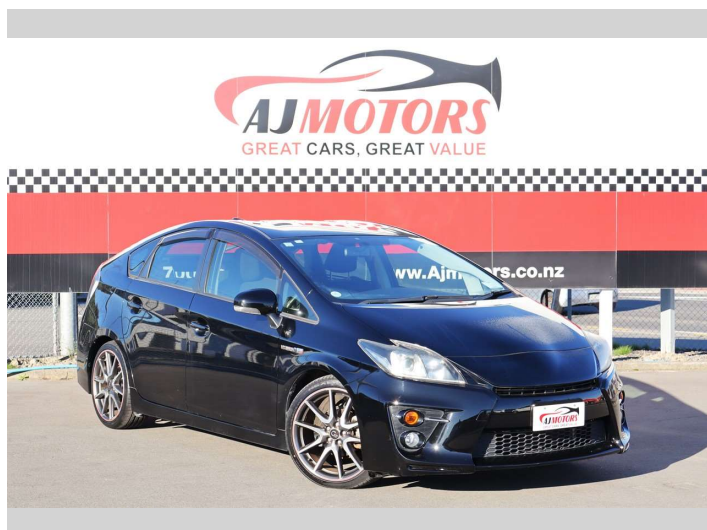

# 2012 Toyota Prius GS S Touring Selection

**Purchase Price** **\$13,980**

Includes GST  
Excludes on-road costs of \$695

Finance may be available on this vehicle. Ask one of our friendly staff for more information.

Body Style  
**4 door, Hatchback**

Odometer  
**107,800 km**

Engine  
**1800 cc, Hybrid**

Fuel Type  
**Petrol**

Transmission  
**Automatic**

Wheels  
**18"**

VIN  
**7AT0H637X26455986**

Interior  
**Black**

Safety

Based on 2025 UCSR rating for 09-16 models

Reg No.

-

Ext Colour  
**Black**

History  
**Ex-Overseas**

Seats  
**5 seats**

CO2 Emissions  
**★★★★☆**  
**98 grams/km**