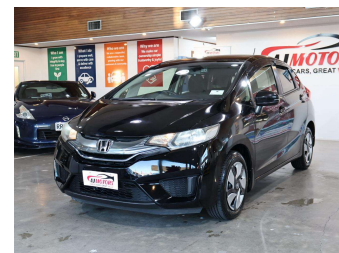

# 2014 Honda Fit Hybrid F

**Purchase Price** **\$11,980**

Includes GST  
Excludes on-road costs of \$695

Finance may be available on this vehicle. Ask one of our friendly staff for more information.

Gain peace of mind with Mechanical Breakdown Insurance. **Ask us how.**

**Top features**

None Listed

**Body Style**  
5 door, Hatchback

**Odometer**  
89,500 km

**Engine**  
1500 cc, Hybrid

**Fuel Type**  
Petrol

**Transmission**  
Automatic, Front Wheel

**Wheels**  
15", Steel Wheels

**VIN**  
7AT08G2YX26088650

**Interior**  
Black, Plastic

**Safety**

Based on 2025 UCSR rating for 14-20 models

**Reg No.**  
-

**Ext Colour**  
Black

**History**  
Ex-Overseas

**Seats**  
5 seats, Fabric