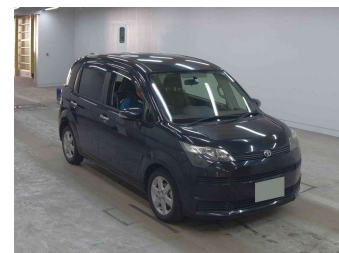

# 2013 Toyota Spade Y

**Purchase Price** **POA**  
Includes GST, Registration & Licensing

Finance may be available on this vehicle. Ask one of our friendly staff for more information.

Gain peace of mind with Mechanical Breakdown Insurance. **Ask us how.**

**Top features**

None Listed

Body Style

-

Odometer

**78,000 km**

Engine

**1500 cc**