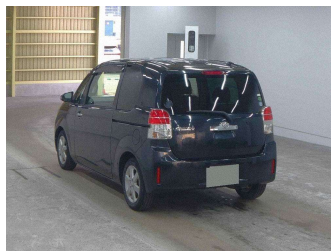

# 2013 Toyota Spade Y

**Purchase Price** **POA**  
Includes GST, Registration & Licensing

Finance may be available on this vehicle. Ask one of our friendly staff for more information.

Gain peace of mind with Mechanical Breakdown Insurance. **Ask us how.**

**Top features**

None Listed

Body Style

-

Odometer

**78,000 km**

Engine

**1500 cc**