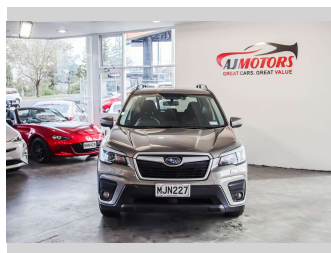

2019 Subaru Forester 2.5P/4WD (NZ New)

Purchase Price **POA**
Includes GST, Registration & Licensing

Finance may be available on this vehicle. Ask one of our friendly staff for more information.

Gain peace of mind with Mechanical Breakdown Insurance. **Ask us how.**

Top features
None Listed

Body Style
Station Wagon

Odometer
177,800 km

Engine
2500 cc, Internal Combustion

Fuel Type
Petrol

Transmission
Automatic, 4WD

Wheels
-

VIN
JF2SK9KL5KG022293