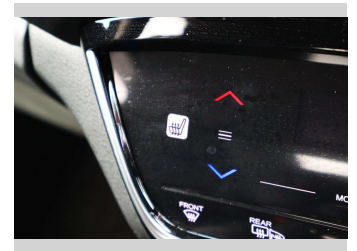

2018 Honda Vezel HYBRID Z HONDA SENSING

Purchase Price **$21,980**

Includes GST
Excludes on-road costs of $695

Finance may be available on this vehicle. Ask one of our friendly staff for more information.

Gain peace of mind with Mechanical Breakdown Insurance. **Ask us how.**

Top features

- » ABS
- » Adaptive Cruise Control
- » All auto windows
- » Auto air-condition
- » Auto headlight
- » Brake Hold
- » Collision System
- » Electronic stability control
- » Heated Seats
- » Lane Departure Warning
- » Lane Keeping
- » Paddle Gear Shift
- » Push button start
- » Rain-sensing Wipers
- » Rear Wiper
- » Reversing Camera
- » Smart key system with...
- » Sport mode

Body Style
4 door, RV/SUV

Odometer
94,400 km

Engine
1500 cc, Hybrid

Fuel Type
Petrol

Transmission
Automatic, 2WD

Wheels
17"

VIN
7AT08GDHX26318625

Interior
Grey

Safety

Based on 2025 VSRR rating

Reg No.
-

Ext Colour
Blue

History
Ex-Overseas

Seats
5 seats

CO2 Emissions
★★★★☆
121 grams/km

Energy Economy
★★★★☆☆

Annual fuel cost of $2,040
5.2L per 100km

Cost per year is an estimate based on petrol price of $2.80 per litre and an average distance of 14000 km. Emissions and Energy Economy figures standardised to 3P WLTP.

Stock ID: 33646

AJ Motors Christchurch City | Phone 0800 566 789 | Email sockburn@ajmotors.co.nz
393 Ferry Road, Woolston, Christchurch 8023, New Zealand
www.ajmotors.co.nz