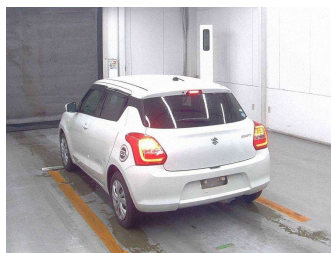

2018 Suzuki Swift

Purchase Price **POA**
Includes GST, Registration & Licensing

Finance may be available on this vehicle. Ask one of our friendly staff for more information.

Gain peace of mind with Mechanical Breakdown Insurance. **Ask us how.**

Top features
None Listed

Body Style	-
Odometer	48,590 km
Engine	1200 cc
Fuel Type	Petrol
Transmission	CVT
Wheels	-
VIN	-
Interior	-
Safety	-

Reg No.	-
Ext Colour	Pearl
History	Ex-Overseas
Seats	-
CO2 Emissions	-
Energy Economy	-