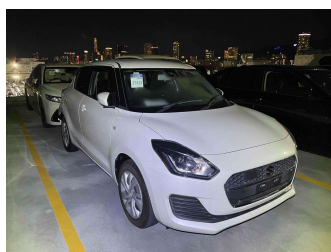

2018 Suzuki Swift

Purchase Price **POA**
Includes GST, Registration & Licensing

Finance may be available on this vehicle. Ask one of our friendly staff for more information.

Gain peace of mind with Mechanical Breakdown Insurance. **Ask us how.**

Top features
None Listed

Body Style	-
Odometer	48,590 km
Engine	1200 cc
Fuel Type	Petrol
Transmission	CVT
Wheels	-
VIN	-
Interior	-
Safety	-

Reg No.	-
Ext Colour	Pearl
History	Ex-Overseas
Seats	-
CO2 Emissions	-
Energy Economy	-