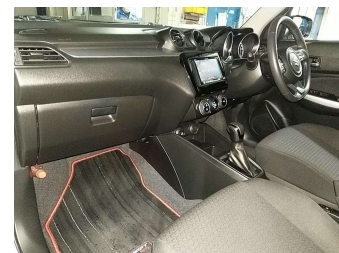

2018 Suzuki Swift

Purchase Price **POA**
Includes GST, Registration & Licensing

Finance may be available on this vehicle. Ask one of our friendly staff for more information.

Gain peace of mind with Mechanical Breakdown Insurance. **Ask us how.**

Top features
None Listed

Body Style	-
Odometer	48,590 km
Engine	1200 cc
Fuel Type	Petrol
Transmission	CVT
Wheels	-
VIN	-
Interior	-
Safety	-

Reg No.	-
Ext Colour	Pearl
History	Ex-Overseas
Seats	-
CO2 Emissions	-
Energy Economy	-