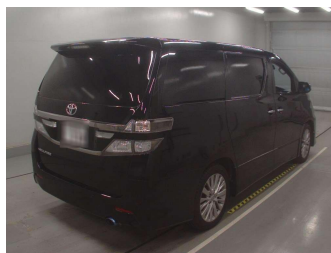

2013 Toyota Vellfire

Purchase Price **POA**
Includes GST, Registration & Licensing

Finance may be available on this vehicle. Ask one of our friendly staff for more information.

Gain peace of mind with Mechanical Breakdown Insurance. **Ask us how.**

Top features
None Listed

Body Style
-

Odometer
91,755 km

Engine
2400 cc

Fuel Type
Petrol

Transmission
CVT

Wheels
-

VIN
-