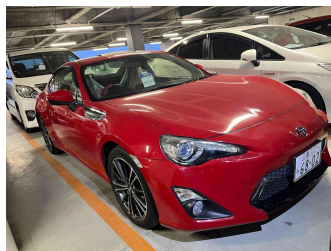

2013 Toyota 86

Purchase Price
Includes GST, Registration & Licensing

POA

Finance may be available on this vehicle. Ask one of our friendly staff for more information.

Gain peace of mind with Mechanical Breakdown Insurance. **Ask us how.**

Top features
None Listed

Body Style

-

Odometer

28,980 km

Engine

2000 cc

Fuel Type