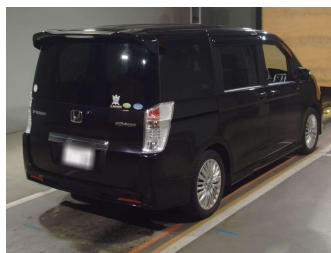

2010 Honda STEPWAGON SPADA ZI

Purchase Price **POA**
Includes GST, Registration & Licensing

Finance may be available on this vehicle. Ask one of our friendly staff for more information.

Gain peace of mind with Mechanical Breakdown Insurance. **Ask us how.**

Top features
None Listed

Body Style	-
Odometer	119,000 km
Engine	2000 cc
Fuel Type	Petrol
Transmission	Paddle Shift
Wheels	-
VIN	-
Interior	-
Safety	-

Reg No.	-
Ext Colour	Black
History	Ex-Overseas
Seats	-
CO2 Emissions	-
Energy Economy	-