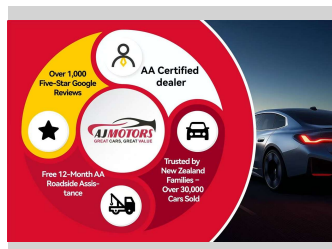

# 2012 Toyota Prius ALPHA G 7SEATS

**Purchase Price** **\$13,980**

Includes GST  
Excludes on-road costs of \$695

Finance may be available on this vehicle. Ask one of our friendly staff for more information.