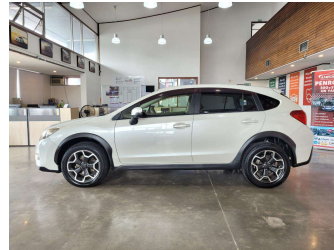

2014 Subaru XV 2.0i 4WD

Purchase Price **\$13,980**

Includes GST
Excludes on-road costs of \$695

Finance may be available on this vehicle. Ask one of our friendly staff for more information.

Gain peace of mind with Mechanical Breakdown Insurance. **Ask us how.**

Body Style
5 door, RV/SUV

Odometer
117,000 km

Engine
2000 cc, Internal Combustion

Fuel Type
Petrol

Transmission
Automatic, 4WD

Wheels
17", Factory Alloys

VIN
7AT0GF1XX25076638

Interior
Black, Plastic

Safety

Based on 2024 UCSR rating for 12-16 models

Reg No.
-

Ext Colour
pearl

History
Ex-Overseas

Seats
5 seats, Fabric

CO2 Emissions
★★★★☆
167 grams/km

Energy Economy
★★★★☆☆
Annual fuel cost of \$2,780
7.1L per 100km