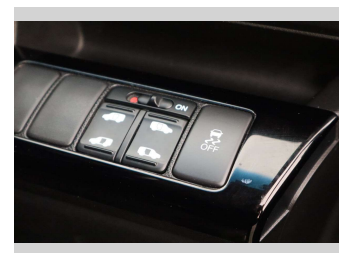

2012 Honda Step Wagon Spada Dual power doors

Purchase Price **$13,980**
Includes GST
Excludes on-road costs of $695

Finance may be available on this vehicle. Ask one of our friendly staff for more information.

Gain peace of mind with Mechanical Breakdown Insurance. **Ask us how.**

1. **Top features**
2. » ABS
   - » Auto air-condition
   - » Auto headlight
   - » Electronic stability c...
   - » Fog Lights
   - » Paddle Gear Shift
   - » Power Sliding Door
   - » Rear Wiper
   - » Smart key system with...
   - » Traction control

Body Style
4 door, Van

Odometer
117,700 km

Engine
2000 cc, Internal Combustion

Fuel Type
Petrol

Transmission
Automatic, 2WD

Wheels
16"

VIN
7AT08G87X26218053

Interior
Black

Safety

Based on 2025 VSRR rating

Reg No.
-

Ext Colour
Black

History
Ex-Overseas

Seats
8 seats

CO2 Emissions
★★★★☆☆
195 grams/km

Energy Economy
★★★★☆☆

Annual fuel cost of $3,290
8.4L per 100km

Cost per year is an estimate based on petrol price of $2.80 per litre and an average distance of 14000 km. Emissions and Energy Economy figures standardised to 3P WLTP.

Stock ID: 34852

AJ Motors Christchurch City | Phone 0800 566 789 | Email sockburn@ajmotors.co.nz
393 Ferry Road, Woolston, Christchurch 8023, New Zealand
www.ajmotors.co.nz