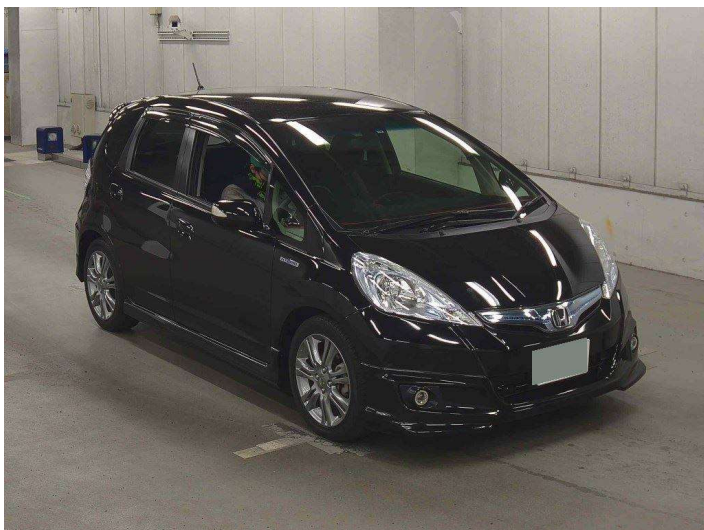

# 2012 Honda Fit

**Purchase Price** **POA**  
Includes GST, Registration & Licensing

Finance may be available on this vehicle. Ask one of our friendly staff for more information.

Gain peace of mind with Mechanical Breakdown Insurance. **Ask us how.**

**Top features**  
None Listed

- Body Style  
-
- Odometer  
**104,853 km**
- Engine  
**1300 cc**
- Fuel Type  
**Hybrid**
- Transmission  
**Paddle Shift**
- Wheels  
-
- VIN  
-
- Interior  
-
- Safety  
-