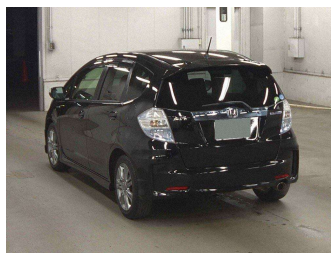

# 2012 Honda Fit

**Purchase Price** **POA**  
Includes GST, Registration & Licensing

Finance may be available on this vehicle. Ask one of our friendly staff for more information.

Gain peace of mind with Mechanical Breakdown Insurance. **Ask us how.**

**Top features**  
None Listed

- Body Style  
-
- Odometer  
**104,853 km**
- Engine  
**1300 cc**
- Fuel Type  
**Hybrid**
- Transmission  
**Paddle Shift**
- Wheels  
-
- VIN  
-
- Interior  
-
- Safety  
-