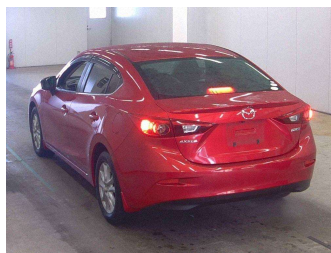

# 2015 Mazda Axela

**Purchase Price** **POA**  
Includes GST, Registration & Licensing

Finance may be available on this vehicle. Ask one of our friendly staff for more information.

Gain peace of mind with Mechanical Breakdown Insurance. **Ask us how.**

**Top features**  
None Listed

Body Style

-

Odometer

**66,588 km**

Engine

**2000 cc**

Fuel Type