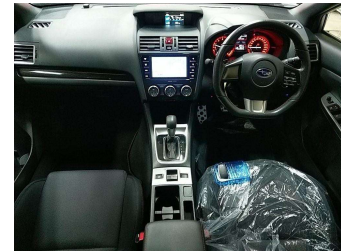

# 2015 Subaru WRX S4 4WD 2.0GT EYESIGHT

**Purchase Price** **POA**  
Includes GST, Registration & Licensing

Finance may be available on this vehicle. Ask one of our friendly staff for more information.

Gain peace of mind with Mechanical Breakdown Insurance. **Ask us how.**

**Top features**  
None Listed

Body Style	-
Odometer	<b>95,000 km</b>
Engine	<b>2000 cc</b>
Fuel Type	<b>Petrol</b>
Transmission	<b>CVT</b>
Wheels	-
VIN	-
Interior	-
Safety	-

Reg No.	-
Ext Colour	<b>Silver</b>
History	<b>Ex-Overseas</b>
Seats	-
CO2 Emissions	-
Energy Economy	-