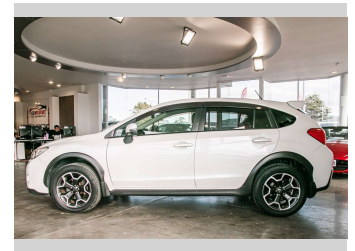

2014 Subaru XV 2.0I-L EYESIGHT 4WD/

Purchase Price **POA**
Includes GST, Registration & Licensing

Finance may be available on this vehicle. Ask one of our friendly staff for more information.

Gain peace of mind with Mechanical Breakdown Insurance. **Ask us how.**

Top features

- » 4WD
- » Air Conditioning
- » Alloy Wheels
- » Auto Lights
- » Central Locking
- » Cruise Control
- » Multi-function steerin...
- » Paddle Shifter
- » Power Mirrors
- » Power Steering
- » Power Windows
- » Push button start
- » Radio
- » Reversing Camera

Body Style
Hatchback

Odometer
124,800 km

Engine
2000 cc, Internal Combustion

Fuel Type
Petrol

Transmission
Automatic, 4WD

Wheels
-

VIN
7AT0GF1XX21066169

Interior
Black