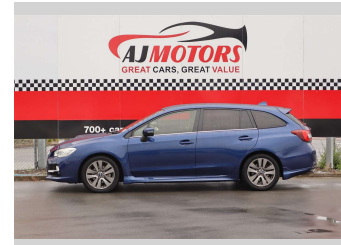

2015 Subaru Levorg 1.6GT EYESIGHT 4WD

Purchase Price **\$13,980**
Includes GST
Excludes on-road costs of \$695

Finance may be available on this vehicle. Ask one of our friendly staff for more information.

Body Style
4 door, Station Wagon

Odometer
134,300 km

Engine
1600 cc, Internal Combustion

Fuel Type
Petrol

Transmission
Automatic, AWD

Wheels
17"

VIN
7AT0GF22X26053210

Interior
Black