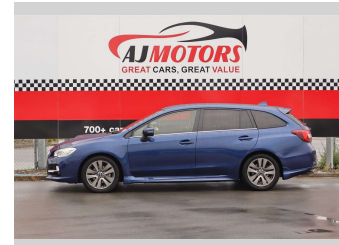

2015 Subaru Levorg 1.6GT EYESIGHT 4WD

Purchase Price **\$12,988**
Includes GST
Excludes on-road costs of \$695

Finance may be available on this vehicle. Ask one of our friendly staff for more information.

Body Style
4 door, Station Wagon

Odometer
134,300 km

Engine
1600 cc, Internal Combustion

Fuel Type
Petrol

Transmission
Automatic, AWD

Wheels
17"

VIN
7AT0GF22X26053210

Interior
Black

Safety

Based on 2025 VSRR rating

Reg No.
-

Ext Colour
Blue

History
Ex-Overseas

Seats
5 seats

CO2 Emissions
★★★★☆
153 grams/km

Energy Economy
★★★★☆☆