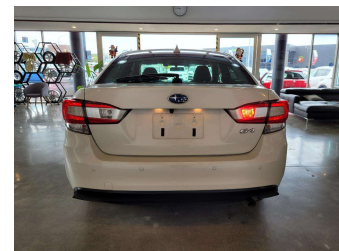

2019 Subaru Impreza SPORT 1.6I-L EYESIGHT

Purchase Price **\$15,980**

Includes GST
Excludes on-road costs of \$695

Finance may be available on this vehicle. Ask one of our friendly staff for more information.

Gain peace of mind with Mechanical Breakdown Insurance. **Ask us how.**

Top features

- » Eyesight

Body Style
4 door, Sedan

Odometer
120,000 km

Engine
1600 cc, Internal Combustion

Fuel Type
Petrol

Transmission
Automatic, AWD

Wheels
16", Factory Alloys

VIN
7AT0GF09X24007282

Interior
Black

Safety

Based on 2024 UCSR rating for 16-22 models

Reg No.
-

Ext Colour
Pearl

History
Ex-Overseas