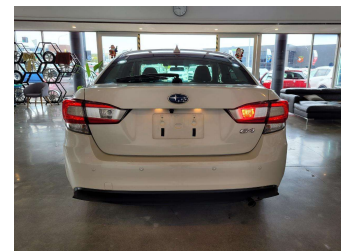

2019 Subaru Impreza SPORT 1.6I-L EYESIGHT

Purchase Price **\$13,980**

Includes GST
Excludes on-road costs of \$695

Finance may be available on this vehicle. Ask one of our friendly staff for more information.

Gain peace of mind with Mechanical Breakdown Insurance. **Ask us how.**

Top features

- » Eyesight

Body Style
4 door, Sedan

Odometer
120,000 km

Engine
1600 cc, Internal Combustion

Fuel Type
Petrol

Transmission
Automatic, AWD

Wheels
16", Factory Alloys

VIN
7AT0GF09X24007282

Interior
Black

Safety

Based on 2024 UCSR rating for 16-22 models

Reg No.
-

Ext Colour
Pearl

History
Ex-Overseas