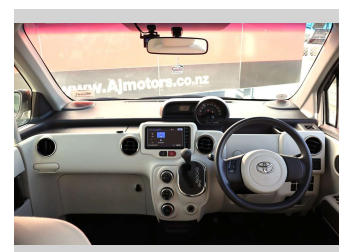

2014 Toyota Porte Push Start

Purchase Price **\$8,980**

Includes GST
Excludes on-road costs of \$695

Finance may be available on this vehicle. Ask one of our friendly staff for more information.

Gain peace of mind with Mechanical Breakdown Insurance. **Ask us how.**

Top features

- » ABS
- » Auto air-condition
- » Auto headlight
- » Bluetooth
- » Electronic stability c...
- » Fog Lights
- » Power Sliding Door
- » Push button start
- » PWR Mode
- » Rear Wiper
- » Reversing Camera
- » Smart key system with...
- » Traction control