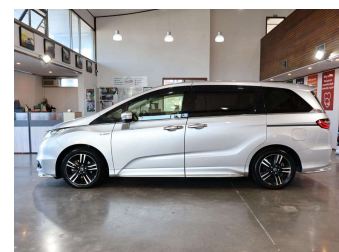

2016 Honda Odyssey HYBRID ABSOLUTE

Purchase Price **\$25,980**

Includes GST
Excludes on-road costs of \$695

Finance may be available on this vehicle. Ask one of our friendly staff for more information.

Gain peace of mind with Mechanical Breakdown Insurance. **Ask us how.**

Top features

None Listed

Body Style
5 door, Station Wagon

Odometer
121,312 km

Engine
2000 cc, Hybrid

Fuel Type
Petrol

Transmission
Automatic, Front Wheel

Wheels
17", Factory Alloys