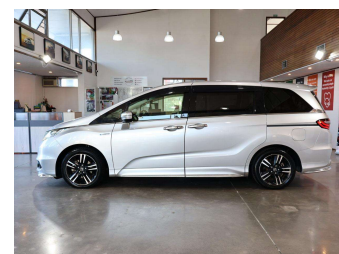

# 2016 Honda Odyssey HYBRID ABSOLUTE

**Purchase Price** **\$26,980**  
Includes GST  
Excludes on-road costs of \$695

Finance may be available on this vehicle. Ask one of our friendly staff for more information.

Gain peace of mind with Mechanical Breakdown Insurance. **Ask us how.**

**Top features**  
None Listed

Body Style  
**5 door, Station Wagon**

Odometer  
**121,312 km**

Engine  
**2000 cc, Hybrid**

Fuel Type  
**Petrol**

Ext Colour  
**Silver**

History  
**Ex-Overseas**

Seats  
**7 seats, Leather**

CO2 Emissions  
**★★★★☆**  
**117 grams/km**

Energy Economy  
**★★★★☆☆**

**Annual fuel cost of \$1,960**  
**5L per 100km**

Cost per year is an estimate based on petrol price of \$2.80 per litre and an average distance of 14000 km. Emissions and Energy Economy figures standardised to 3P WLTP.