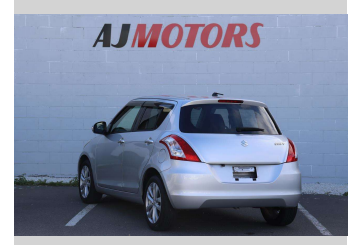

# 2015 Suzuki Swift XL

**Purchase Price** **\$12,980**

Includes GST  
Excludes on-road costs of \$695

Finance may be available on this vehicle. Ask one of our friendly staff for more information.

Gain peace of mind with Mechanical Breakdown Insurance. **Ask us how.**

Body Style  
**4 door, Hatchback**

Odometer  
**54,722 km**

Engine  
**1200 cc, Internal Combustion**

Fuel Type  
**Petrol**

Transmission  
**5-Speed Manual, Front Wheel**

Wheels  
**16", Factory Alloys**

VIN  
**7AT0GK0CX23368637**

Interior  
**Black, Plastic**

Safety

Based on 2023 UCSR rating for 11-17 models

Reg No.  
-

Ext Colour  
**Silver**

History  
**Ex-Overseas**

Seats  
**5 seats, Cloth**

CO2 Emissions  
**★★★★☆**  
**141 grams/km**