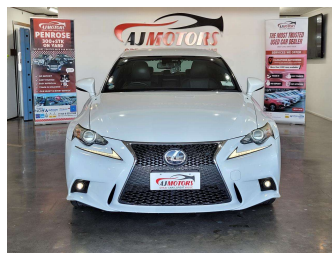

2013 Lexus IS 350 F Sport Package

Purchase Price **\$24,980**

Includes GST
Excludes on-road costs of \$695

Finance may be available on this vehicle. Ask one of our friendly staff for more information.

Gain peace of mind with Mechanical Breakdown Insurance. **Ask us how.**

Body Style
4 door, Sedan

Odometer
137,000 km

Engine
3500 cc, Internal Combustion

Fuel Type
Petrol

Transmission
Automatic, Rear Wheel

Wheels
18", Factory Alloys

VIN
7AT0B00HX25006729

Interior
Black, Plastic

Safety

Based on 2024 VSRR rating

Reg No.
-

Ext Colour
pearl

History
Ex-Overseas

Seats
5 seats, Leather

CO2 Emissions
★ ★ ☆ ☆ ☆ ☆ ☆
250 grams/km

Energy Economy
★ ☆ ☆ ☆ ☆ ☆ ☆
Annual fuel cost of \$4,190
10.7L per 100km