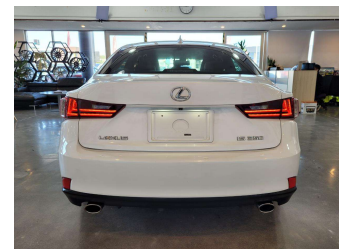

2013 Lexus IS 350 F Sport Package

Purchase Price **\$24,980**

Includes GST
Excludes on-road costs of \$695

Finance may be available on this vehicle. Ask one of our friendly staff for more information.

Gain peace of mind with Mechanical Breakdown Insurance. **Ask us how.**

Body Style
4 door, Sedan

Odometer
137,000 km

Engine
3500 cc, Internal Combustion

Fuel Type
Petrol

Transmission
Automatic, Rear Wheel

Wheels
18", Factory Alloys

VIN
7AT0B00HX25006729

Interior
Black, Plastic

Safety

Based on 2024 VSRR rating

Reg No.
-

Ext Colour
pearl

History
Ex-Overseas

Seats
5 seats, Leather

CO2 Emissions
★ ★ ☆ ☆ ☆ ☆ ☆
250 grams/km

Energy Economy
★ ☆ ☆ ☆ ☆ ☆ ☆
Annual fuel cost of \$4,190
10.7L per 100km