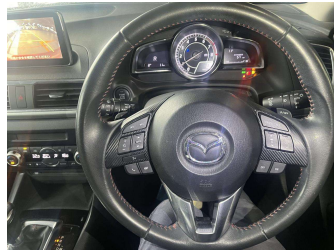

2015 Mazda Axela SPORT 15S TOURING

Purchase Price **POA**
Includes GST, Registration & Licensing

Finance may be available on this vehicle. Ask one of our friendly staff for more information.

Gain peace of mind with Mechanical Breakdown Insurance. **Ask us how.**

Top features
None Listed

Body Style
-

Odometer
104,000 km

Engine
1500 cc

Fuel Type
Petrol

Transmission
Paddle Shift

Wheels
-

VIN
-

Interior
-

Safety
-

Reg No.
-

Ext Colour
Red

History
Ex-Overseas

Seats
-

CO2 Emissions
-

Energy Economy
-