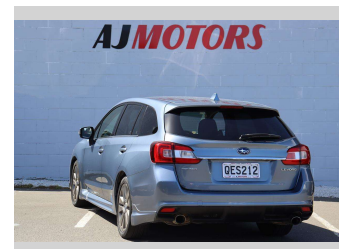

2016 Subaru Levorg 1.6GT EYESIGHT

Purchase Price **\$17,988**

Includes GST
Excludes on-road costs of \$295

Finance may be available on this vehicle. Ask one of our friendly staff for more information.

Gain peace of mind with Mechanical Breakdown Insurance. **Ask us how.**

Body Style
4 door, Station Wagon

Odometer
68,000 km

Engine
1600 cc, Internal Combustion

Fuel Type
Petrol

Transmission
Automatic, AWD

Wheels
17", Factory Alloys

VIN
7AT0GF22X23072944

Interior
Black, Plastic