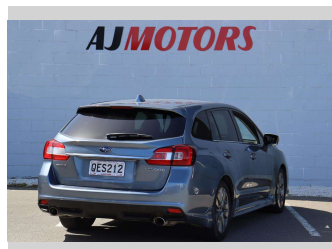

2016 Subaru Levorg 1.6GT EYESIGHT

Purchase Price **\$17,988**

Includes GST
Excludes on-road costs of \$295

Finance may be available on this vehicle. Ask one of our friendly staff for more information.

Gain peace of mind with Mechanical Breakdown Insurance. **Ask us how.**

Body Style
4 door, Station Wagon

Odometer
68,000 km

Engine
1600 cc, Internal Combustion

Fuel Type
Petrol

Transmission
Automatic, AWD

Wheels
17", Factory Alloys

VIN
7AT0GF22X23072944

Interior
Black, Plastic