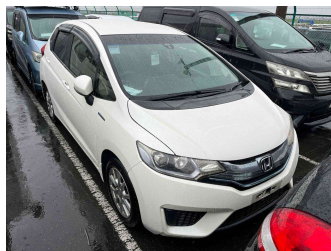

2013 Honda Fit HYBRID F PACKAGE

Purchase Price **POA**
Includes GST, Registration & Licensing

Finance may be available on this vehicle. Ask one of our friendly staff for more information.

Gain peace of mind with Mechanical Breakdown Insurance. **Ask us how.**

Top features
None Listed

| | |
|--------------|-------------------|
| Body Style | - |
| Odometer | 125,000 km |
| Engine | 1500 cc |
| Fuel Type | Hybrid |
| Transmission | CVT |
| Wheels | - |
| VIN | - |
| Interior | - |
| Safety | - |