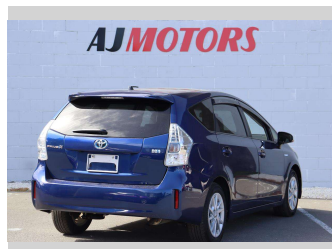

# 2013 Toyota Prius Alpha 7 seater/Sunroof

**Purchase Price** **\$15,980**  
Includes GST  
 Excludes on-road costs of \$695

Finance may be available on this vehicle. Ask one of our friendly staff for more information.

Body Style  
**4 door, Station Wagon**

Odometer  
**129,000 km**

Engine  
**1800 cc, Hybrid**

Fuel Type  
**Hybrid**

Transmission  
**Automatic, Front Wheel**

Wheels  
**16", Hubcap**

VIN  
**7AT0H637X24066753**