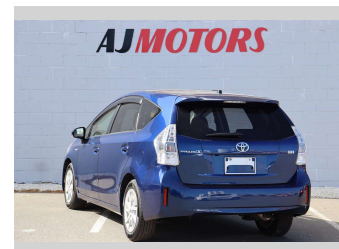

# 2013 Toyota Prius Alpha 7 seater/Sunroof

**Purchase Price** **\$15,980**  
Includes GST  
 Excludes on-road costs of \$695

Finance may be available on this vehicle. Ask one of our friendly staff for more information.

Body Style  
**4 door, Station Wagon**

Odometer  
**129,000 km**

Engine  
**1800 cc, Hybrid**

Fuel Type  
**Hybrid**

Transmission  
**Automatic, Front Wheel**

Wheels  
**16", Hubcap**

VIN  
**7AT0H637X24066753**