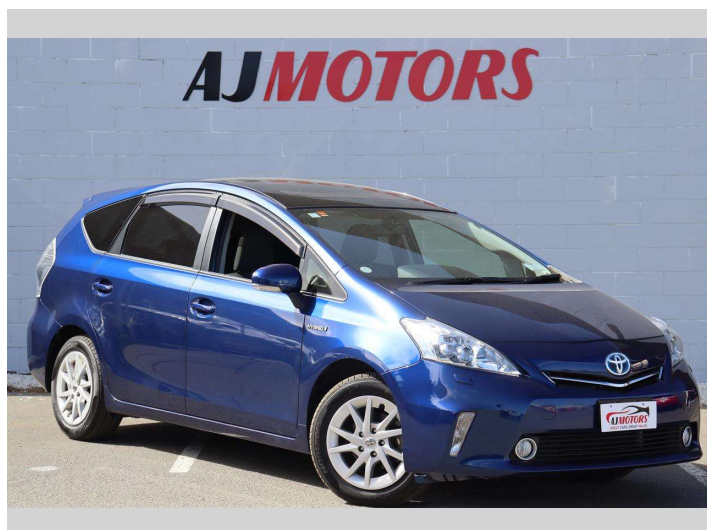

# 2013 Toyota Prius Alpha 7 seater/Sunroof

**Purchase Price** **\$15,980**  
Includes GST  
 Excludes on-road costs of \$695

Finance may be available on this vehicle. Ask one of our friendly staff for more information.

Body Style  
**4 door, Station Wagon**

Odometer  
**129,000 km**

Engine  
**1800 cc, Hybrid**

Fuel Type  
**Hybrid**

Transmission  
**Automatic, Front Wheel**

Wheels  
**16", Hubcap**

VIN  
**7AT0H637X24066753**

Interior  
**Grey, Plastic**

Safety

Based on 2023 UCSR rating for 12-21 models

Reg No.

-

Ext Colour  
**Blue**

History  
**Ex-Overseas**

Seats  
**7 seats, Cloth**