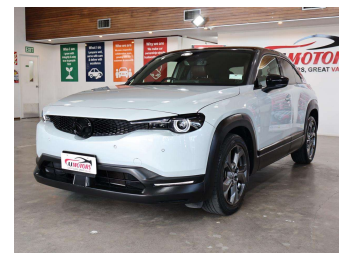

2020 Mazda MX-30 2.0 e-Skyactive Mild Hybrid

Purchase Price **\$23,980**

Includes GST
Excludes on-road costs of \$695

Finance may be available on this vehicle. Ask one of our friendly staff for more information.

Gain peace of mind with Mechanical Breakdown Insurance. **Ask us how.**

Top features

None Listed

Body Style
5 door, RV/SUV

Odometer
78,000 km

Engine
2000 cc, Hybrid

Fuel Type
Petrol

Transmission
Automatic, Front Wheel

Wheels
18", Factory Alloys

VIN
7AT0C14FX26101585

Interior
Black and Brown, Plastic

Safety

Based on 2025 VSRR rating

Reg No.
-

Ext Colour
Grey

History
Ex-Overseas