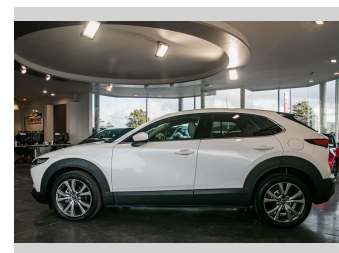

# 2020 Mazda CX-30 2.0 P / LOW KMS / PUSH START

**Purchase Price** **POA**  
Includes GST, Registration & Licensing

Finance may be available on this vehicle. Ask one of our friendly staff for more information.

Gain peace of mind with Mechanical Breakdown Insurance. **Ask us how.**

**Top features**  
None Listed

Body Style  
**Hatchback**

Odometer  
**9,900 km**

Engine  
**2000 cc, Internal Combustion**

Fuel Type  
**Petrol**