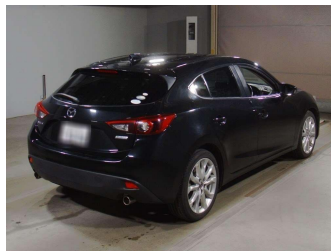

2013 Mazda Axela

Purchase Price **POA**
Includes GST, Registration & Licensing

Finance may be available on this vehicle. Ask one of our friendly staff for more information.

Gain peace of mind with Mechanical Breakdown Insurance. **Ask us how.**

Top features
None Listed

Body Style

-

Odometer

50,703 km

Engine

2000 cc

Fuel Type