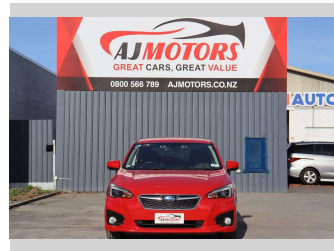

# 2017 Subaru Impreza SPORT 1.6I-L EYESIGHT

**Purchase Price** **\$12,987**

Includes GST  
Excludes on-road costs of \$695

Finance may be available on this vehicle. Ask one of our friendly staff for more information.