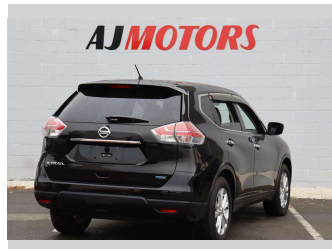

# 2014 Nissan X-Trail 20X

**Purchase Price** **\$19,980**  
Includes GST  
 Excludes on-road costs of \$694

Finance may be available on this vehicle. Ask one of our friendly staff for more information.

Gain peace of mind with Mechanical Breakdown Insurance. **Ask us how.**

Body Style  
**4 door, RV/SUV**

Odometer  
**60,000 km**

Engine  
**2000 cc, Internal Combustion**

Fuel Type  
**Petrol**

Transmission  
**CVT, 4WD**

Wheels  
**17", Factory Alloys**

VIN  
**7AT0DH6LX24506170**