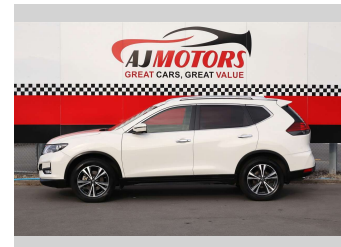

2022 Nissan X-Trail ST 2.5P / 7 SEATER / NZ NEW

Purchase Price **POA**
Includes GST, Registration & Licensing

Finance may be available on this vehicle. Ask one of our friendly staff for more information.

Body Style
5 door, RV/SUV

Odometer
122,100 km

Engine
2500 cc, Internal Combustion

Fuel Type
Petrol

Transmission
CVT, 2WD

Wheels
18"

VIN
JN1JBAT32A0066683

Interior
Black