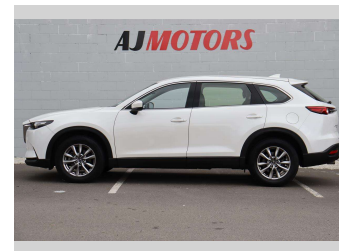

# 2017 Mazda CX-9 GSX 2.5PT/4WD/6AT

**Purchase Price** **\$26,988**  
Includes GST  
Excludes on-road costs of \$295

Finance may be available on this vehicle. Ask one of our friendly staff for more information.

Body Style  
**4 door, RV/SUV**

Odometer  
**131,000 km**

Engine  
**2500 cc, Internal Combustion**

Fuel Type  
**#91 Petrol**

Transmission  
**Automatic, 4WD**

Wheels  
**18", Factory Alloys**

VIN  
**JM0TC4WLA00114391**