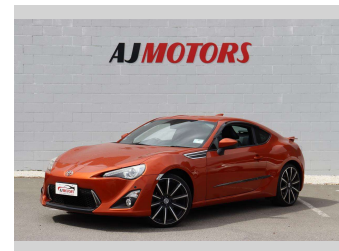

2012 Toyota 86 GT

Purchase Price **POA**
Includes GST, Registration & Licensing

Finance may be available on this vehicle. Ask one of our friendly staff for more information.

Gain peace of mind with Mechanical Breakdown Insurance. **Ask us how.**

Body Style
2 door, Coupe

Odometer
-

Engine
2000 cc, Internal Combustion

Fuel Type
Petrol

Transmission
Automatic, 2WD

Wheels
19", Custom Alloys

VIN
7AT0H65RX17010244

Interior
Black, Plastic