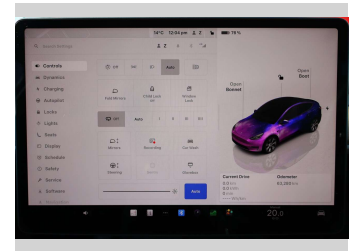

# 2022 Tesla Model Y NZ NEW Rear Wheel Drive 60K

**Purchase Price** **\$45,988**  
Includes GST  
Excludes on-road costs of \$295

Finance may be available on this vehicle. Ask one of our friendly staff for more information.