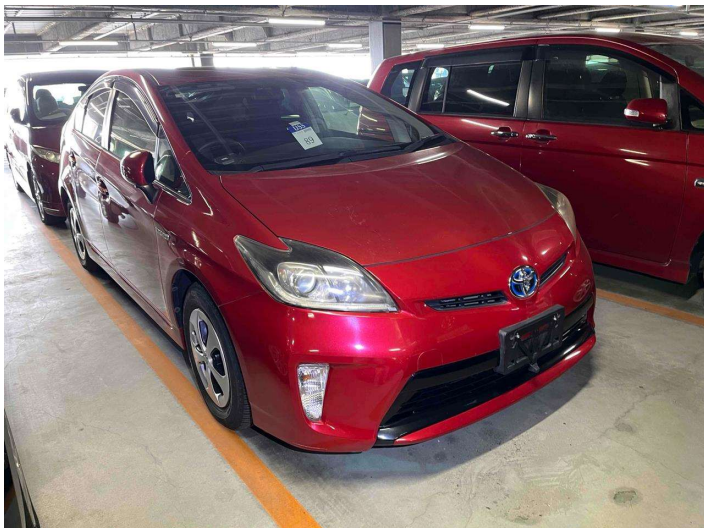

2012 Toyota Prius S

Purchase Price **POA**
Includes GST, Registration & Licensing

Finance may be available on this vehicle. Ask one of our friendly staff for more information.

Gain peace of mind with Mechanical Breakdown Insurance. **Ask us how.**

Top features
None Listed

Body Style	-
Odometer	103,000 km
Engine	1800 cc
Fuel Type	Hybrid
Transmission	CVT
Wheels	-
VIN	-
Interior	-
Safety	-

Reg No.	-
Ext Colour	Red
History	Ex-Overseas
Seats	-
CO2 Emissions	-
Energy Economy	-