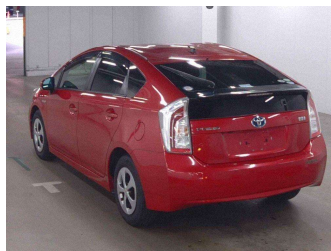

2012 Toyota Prius S

Purchase Price **POA**
Includes GST, Registration & Licensing

Finance may be available on this vehicle. Ask one of our friendly staff for more information.

Gain peace of mind with Mechanical Breakdown Insurance. **Ask us how.**

Top features
None Listed

Body Style	-
Odometer	103,000 km
Engine	1800 cc
Fuel Type	Hybrid
Transmission	CVT
Wheels	-
VIN	-
Interior	-
Safety	-

Reg No.	-
Ext Colour	Red
History	Ex-Overseas
Seats	-
CO2 Emissions	-
Energy Economy	-