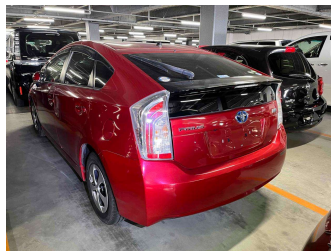

2012 Toyota Prius S

Purchase Price **POA**
Includes GST, Registration & Licensing

Finance may be available on this vehicle. Ask one of our friendly staff for more information.

Gain peace of mind with Mechanical Breakdown Insurance. **Ask us how.**

Top features
None Listed

Body Style	-
Odometer	103,000 km
Engine	1800 cc
Fuel Type	Hybrid
Transmission	CVT
Wheels	-
VIN	-
Interior	-
Safety	-

Reg No.	-
Ext Colour	Red
History	Ex-Overseas
Seats	-
CO2 Emissions	-
Energy Economy	-