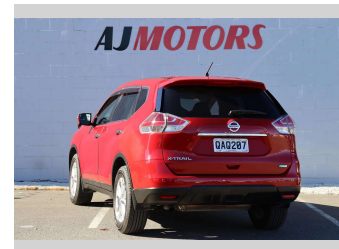

# 2014 Nissan X-Trail 20S 4WD

**Purchase Price** **\$14,980**  
Includes GST  
 Excludes on-road costs of \$295

Finance may be available on this vehicle. Ask one of our friendly staff for more information.

Body Style  
**4 door, RV/SUV**

Odometer  
**117,000 km**

Engine  
**1997 cc, Internal Combustion**

Fuel Type  
**Petrol**

Transmission  
**Automatic, 4WD**

Wheels  
**17", Factory Alloys**

VIN  
**7AT0DH6LX23002421**

Interior  
**Black, Plastic**

Safety

Based on 2022 ANCAP rating for 20+ models

Reg No.  
**QAQ207**

Ext Colour  
**Red**

History  
 -

Seats  
**5 seats, Leather**

CO2 Emissions  
 ★★★★★☆☆  
**209 grams/km**