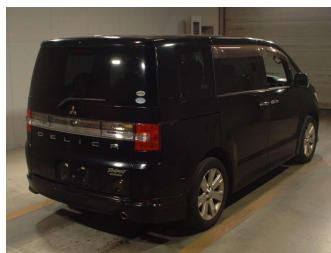

# 2011 Mitsubishi Delica D:5 ROADEST G POWER

**Purchase Price** **POA**  
Includes GST, Registration & Licensing

Finance may be available on this vehicle. Ask one of our friendly staff for more information.

Gain peace of mind with Mechanical Breakdown Insurance. **Ask us how.**

**Top features**  
None Listed

Body Style  
-

Odometer  
**125,785 km**

Engine  
**2000 cc**

Fuel Type  
**Petrol**

Transmission  
**Paddle Shift**