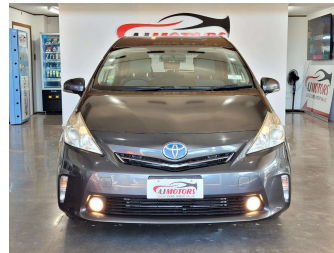

# 2012 Toyota Prius ALPHA

**Purchase Price** **\$14,980**

Includes GST  
Excludes on-road costs of \$695

Finance may be available on this vehicle. Ask one of our friendly staff for more information.

Gain peace of mind with Mechanical Breakdown Insurance. **Ask us how.**

Body Style  
**5 door, Station Wagon**

Odometer  
**77,128 km**

Engine  
**1790 cc, Hybrid**

Fuel Type  
**Petrol**

Transmission  
**Automatic, Front Wheel**

Wheels  
**16", Custom Alloys**

VIN  
**7AT0H637X25186141**

Interior  
**Black, Plastic**

Safety

Based on 2024 UCSR rating for 09-16 models

Reg No.

-

Ext Colour  
**GRAY**

History  
**Ex-Overseas**

Seats  
**5 seats, Fabric**