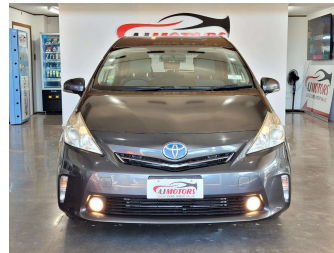

# 2012 Toyota Prius ALPHA

**Purchase Price** **\$13,980**

Includes GST  
Excludes on-road costs of \$695

Finance may be available on this vehicle. Ask one of our friendly staff for more information.

Gain peace of mind with Mechanical Breakdown Insurance. **Ask us how.**

**Body Style**  
5 door, Station Wagon

**Odometer**  
77,128 km

**Engine**  
1790 cc, Hybrid

**Fuel Type**  
Petrol

**Transmission**  
Automatic, Front Wheel

**Wheels**  
16", Custom Alloys

**VIN**  
7AT0H637X25186141

**Interior**  
Black, Plastic

**Safety**

Based on 2024 UCSR rating for 09-16 models

**Reg No.**  
-

**Ext Colour**  
GRAY

**History**  
Ex-Overseas

**Seats**  
5 seats, Fabric

**CO2 Emissions**  
★★★★☆  
111 grams/km