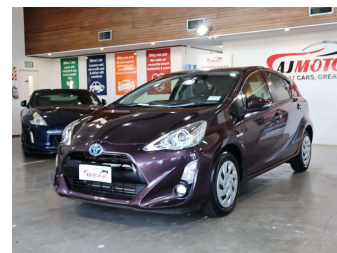

2016 Toyota Aqua G BLACK LEATHER

Purchase Price **\$14,980**

Includes GST
Excludes on-road costs of \$695

Finance may be available on this vehicle. Ask one of our friendly staff for more information.

Gain peace of mind with Mechanical Breakdown Insurance. **Ask us how.**

Top features

None Listed

Body Style
5 door, Hatchback

Odometer
86,281 km

Engine
1500 cc, Hybrid

Fuel Type
Petrol

Transmission
Automatic, Front Wheel

Wheels
15", Steel Wheels

VIN
7AT0H65YX26546920

Interior
Black, Plastic

Safety

Based on 2025 UCSR rating for 12-20 models

Reg No.
-

Ext Colour
Purple

History
Ex-Overseas

Seats
5 seats, Leather