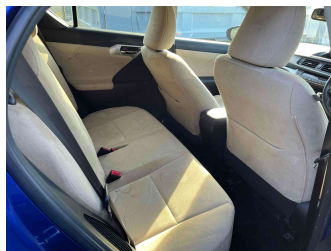

2011 Lexus CT CT200H VERSION C

Purchase Price **POA**
Includes GST, Registration & Licensing

Finance may be available on this vehicle. Ask one of our friendly staff for more information.

Gain peace of mind with Mechanical Breakdown Insurance. **Ask us how.**

Interior
-

Safety
-

Reg No.
-

Ext Colour
Blue

History
Ex-Overseas

Seats
-

CO2 Emissions
-

Energy Economy
-