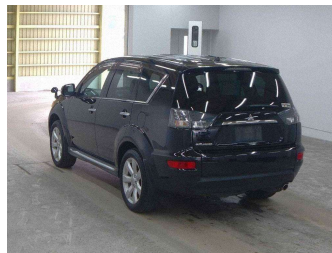

2011 Mitsubishi Outlander 24G PREMIUM

Purchase Price **POA**
Includes GST, Registration & Licensing

Finance may be available on this vehicle. Ask one of our friendly staff for more information.

Gain peace of mind with Mechanical Breakdown Insurance. **Ask us how.**

Top features
None Listed

Body Style
-

Odometer
127,000 km

Engine
2400 cc

Fuel Type
Petrol

Transmission
CVT

Wheels
-

VIN
-

Interior
-

Safety
-

Reg No.
-

Ext Colour
Black

History
Ex-Overseas

Seats
-

CO2 Emissions
-

Energy Economy
-