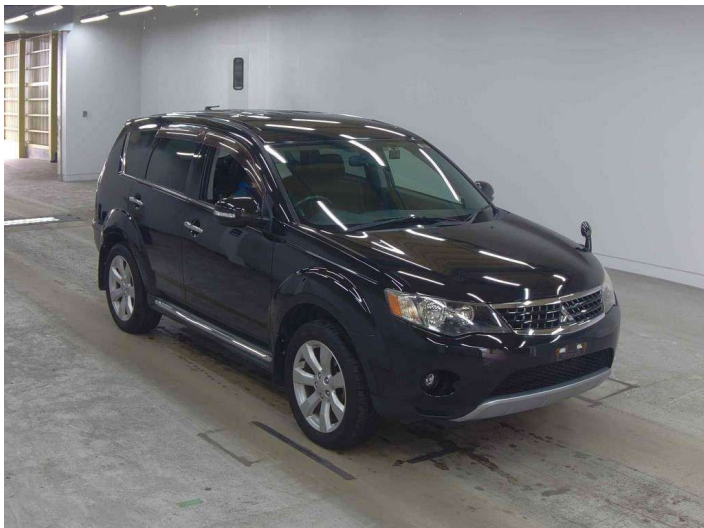

2011 Mitsubishi Outlander 24G PREMIUM

Purchase Price **POA**
Includes GST, Registration & Licensing

Finance may be available on this vehicle. Ask one of our friendly staff for more information.

Gain peace of mind with Mechanical Breakdown Insurance. **Ask us how.**

Top features
None Listed

Body Style
-

Odometer
127,000 km

Engine
2400 cc

Fuel Type
Petrol

Transmission
CVT

Wheels
-

VIN
-

Interior
-

Safety
-

Reg No.
-

Ext Colour
Black

History
Ex-Overseas

Seats
-

CO2 Emissions
-

Energy Economy
-