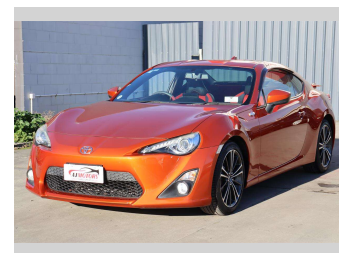

2014 Toyota 86 GT Limited

Purchase Price **\$24,980**

Includes GST
Excludes on-road costs of \$695

Finance may be available on this vehicle. Ask one of our friendly staff for more information.

Gain peace of mind with Mechanical Breakdown Insurance. **Ask us how.**

Top features

None Listed

Body Style
2 door, Coupe

Odometer
50,106 km

Engine
2000 cc, Internal Combustion

Fuel Type
Petrol

Transmission
Automatic

Wheels
-

VIN
7AT0H65RX24048519

Interior
Black

Safety

Based on 2023 VSRR rating

Reg No.
-

Ext Colour
Orange

History
Ex-Overseas

Seats
4 seats