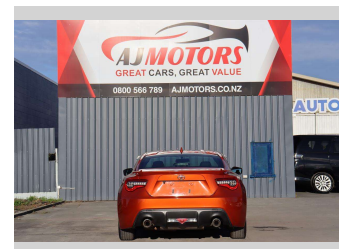

2014 Toyota 86 GT Limited

Purchase Price **\$24,980**

Includes GST
Excludes on-road costs of \$695

Finance may be available on this vehicle. Ask one of our friendly staff for more information.

Gain peace of mind with Mechanical Breakdown Insurance. **Ask us how.**